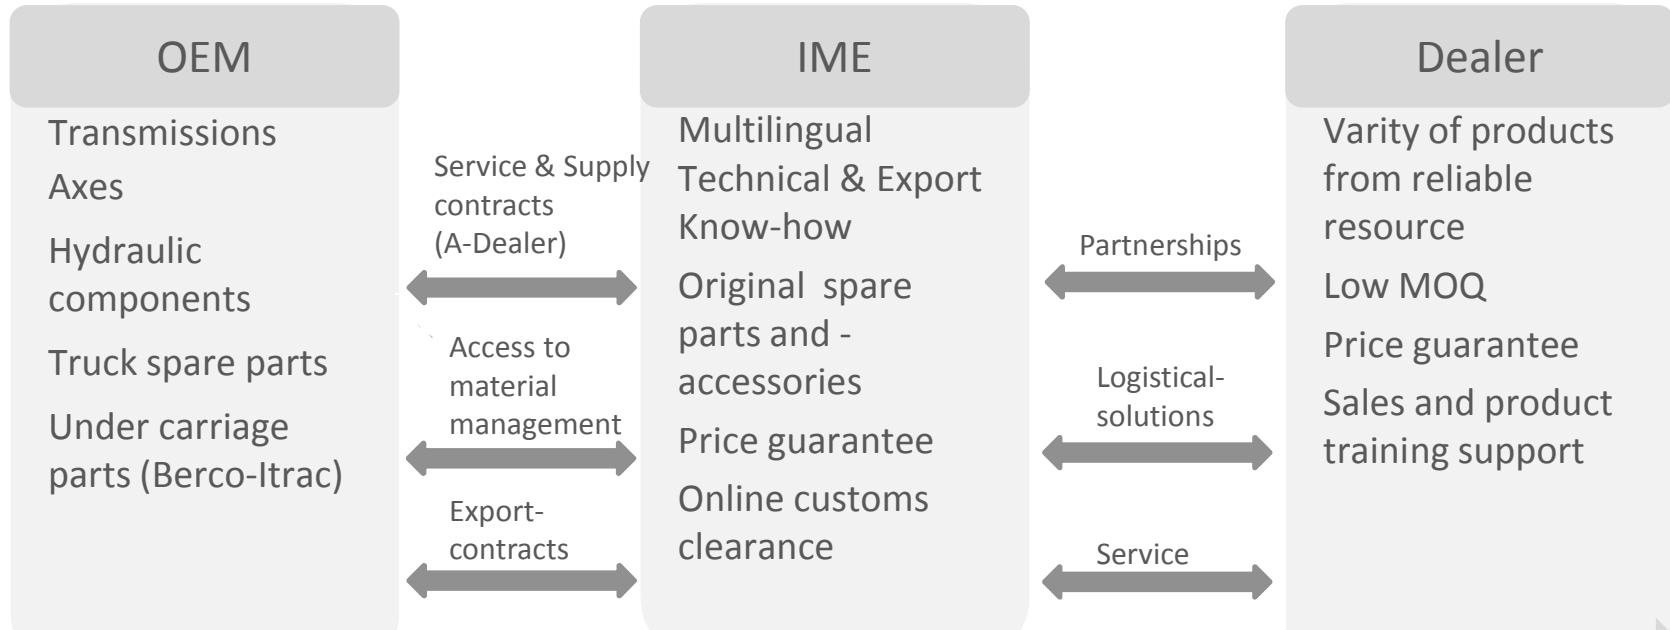

Quality

IME Industrial Machinery Export GmbH
Hohenheider Strasse 116
D-30900 Wedemark-Berkhof

Value added chain

Just in Time

IME Industrial Machinery Export GmbH
 Hohenheider Strasse 116
 D-30900 Wedemark-Berkhof