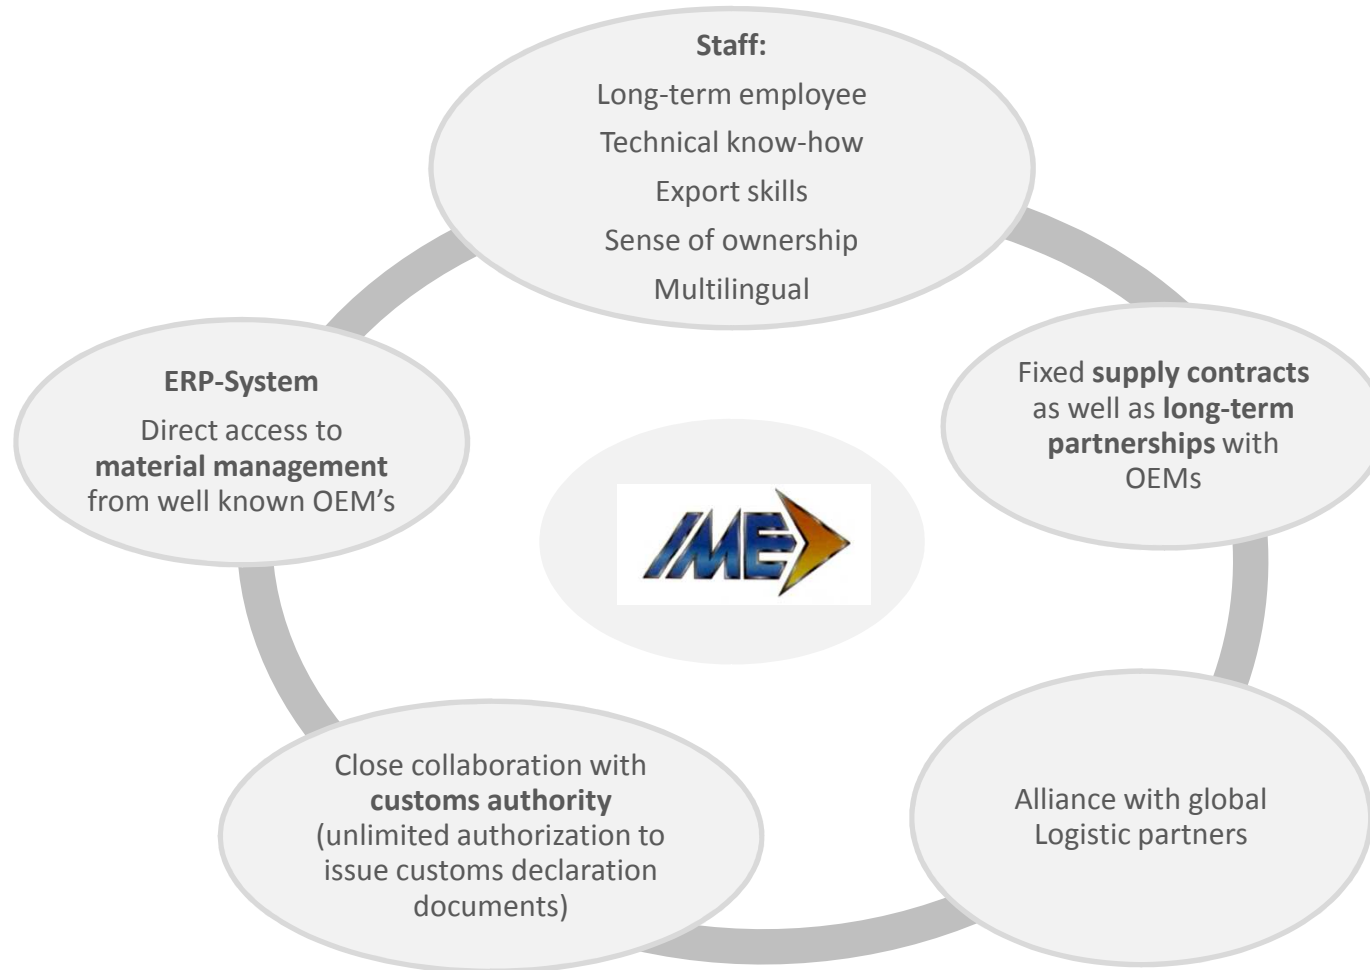

Quality

IME Industrial Machinery Export GmbH
Hohenheider Strasse 116
D-30900 Wedemark-Berkhof