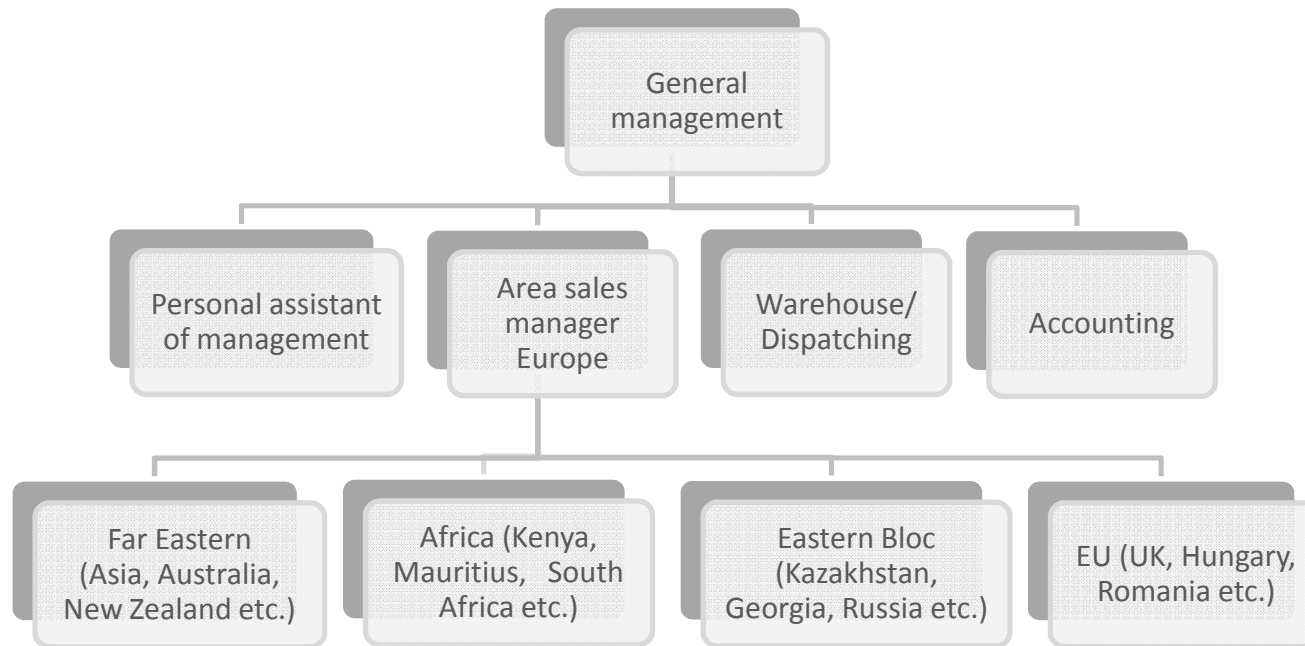

International Airports:

- Hanover – Europe (fortnightly to Australia)
- Frankfurt – worldwide
- Munich – worldwide
- Berlin – worldwide

Harbors- Container deepwater ports:

- Bremen – worldwide
- Hamburg – worldwide
- Wilhelmshaven – worldwide
- Rostock – East sea – Russian Federation

Most important export markets: Brasilia, Turkey, China, Russia and India

IME Industrial Machinery Export GmbH
Hohenheider Strasse 116
D-30900 Wedemark-Berkhof

Management

IME Industrial Machinery Export GmbH
Hohenheider Strasse 116
D-30900 Wedemark-Berkhof