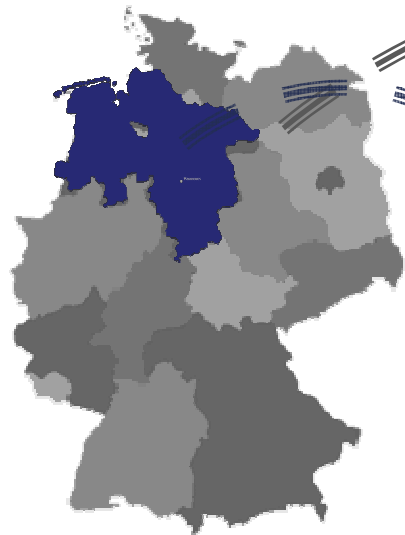

Company profile

IME Industrial Machinery Export GmbH
Hohenheider Strasse 116
D-30900 Wedemark-Berkhof

Location

Habitant 82 Mio.
Area: 357.021 km²

Lower Saxony/Hanover

Excellent transport infrastructure:

- road connection (North – South, East – West)
- good highway network (three-lane)
- fully developed railway system
(Transport and passenger service, ICE – high speed train)

International Airports:

- Hanover – Europe (fortnightly to Australia)
- Frankfurt – worldwide
- Munich – worldwide
- Berlin – worldwide

Harbors- Container deepwater ports:

- Bremen – worldwide
- Hamburg – worldwide
- Wilhelmshaven – worldwide
- Rostock – East sea – Russian Federation

Most important export markets: Brasilia, Turkey, China, Russia and India

IME Industrial Machinery Export GmbH
Hohenheider Strasse 116
D-30900 Wedemark-Berkhof

Management

IME Industrial Machinery Export GmbH
Hohenheider Strasse 116
D-30900 Wedemark-Berkhof

Export markets

Europe: approx. 100 customers
Other: approx. 860 customers

IME Industrial Machinery Export GmbH
Hohenheider Strasse 116
D-30900 Wedemark-Berkhof